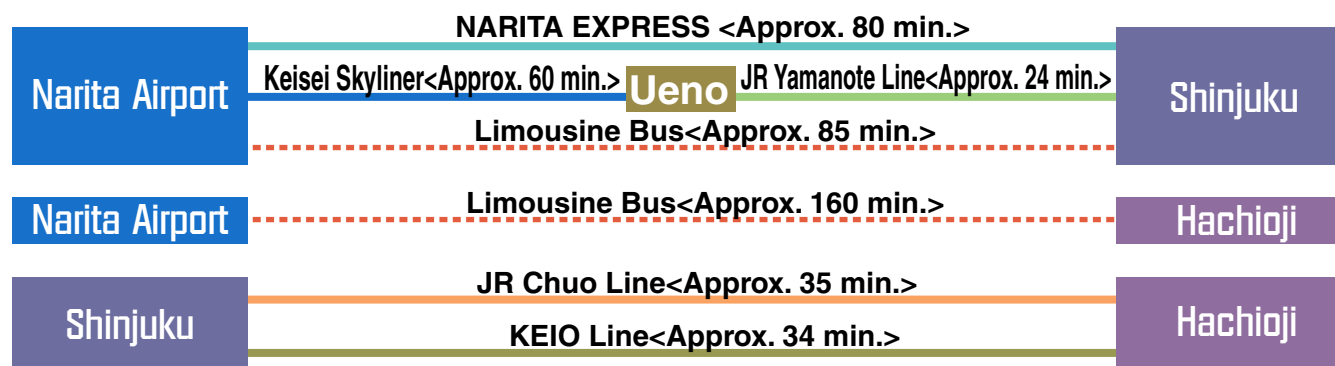

Transportation from Narita Airport

**KOGAKUIN
UNIVERSITY**

Shinjuku Campus

1-24-2 Nishi-shinjuku, Shinjuku-ku, Tokyo 163-8677
Tel. 03-3342-1211 Fax. 03-3342-5304

Hachioji Campus

2665-1 Nakano, Hachioji, Tokyo 192-0015
Tel. 0426-22-9291