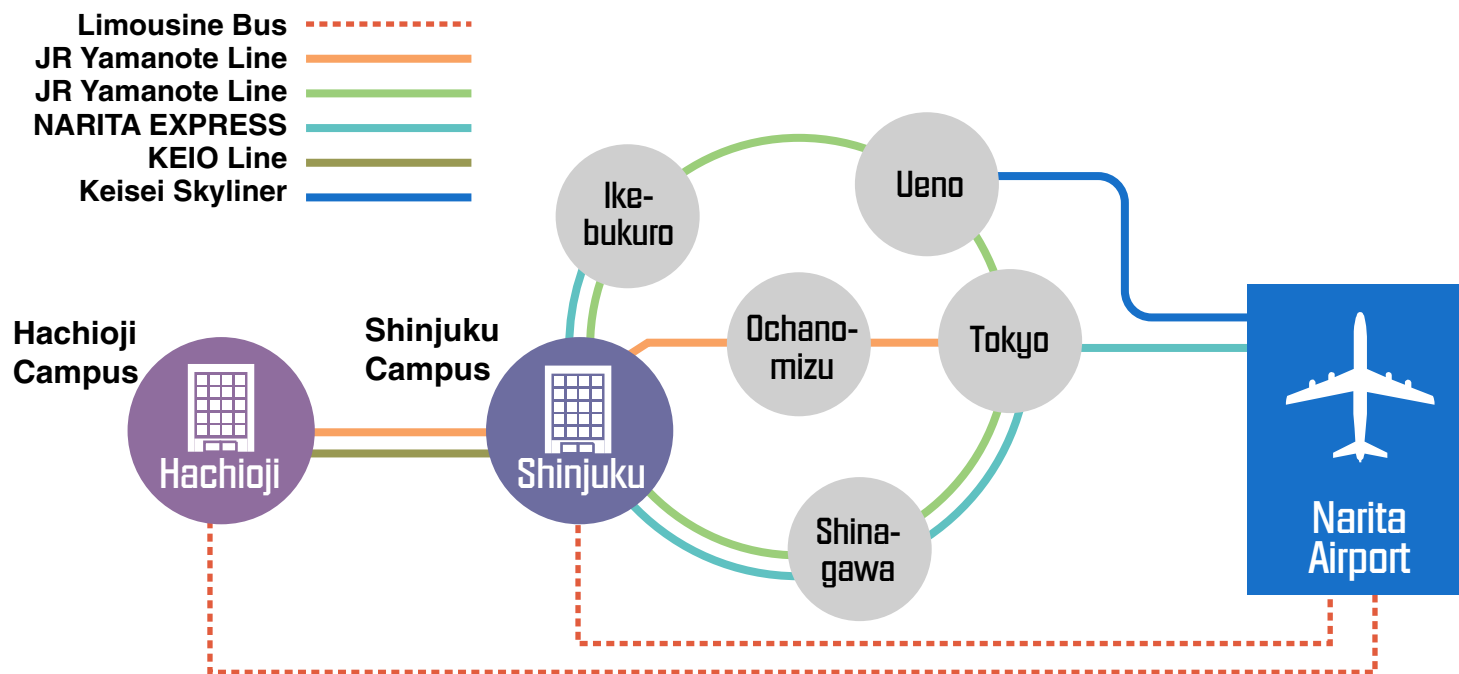

Transportation from Narita Airport

**KOGAKUIN
UNIVERSITY**

Shinjuku Campus

1-24-2 Nishi-shinjuku, Shinjuku-ku, Tokyo 163-8677
Tel. 03-3342-1211 Fax. 03-3342-5304

Hachioji Campus

2665-1 Nakano, Hachioji, Tokyo 192-0015
Tel. 0426-22-9291